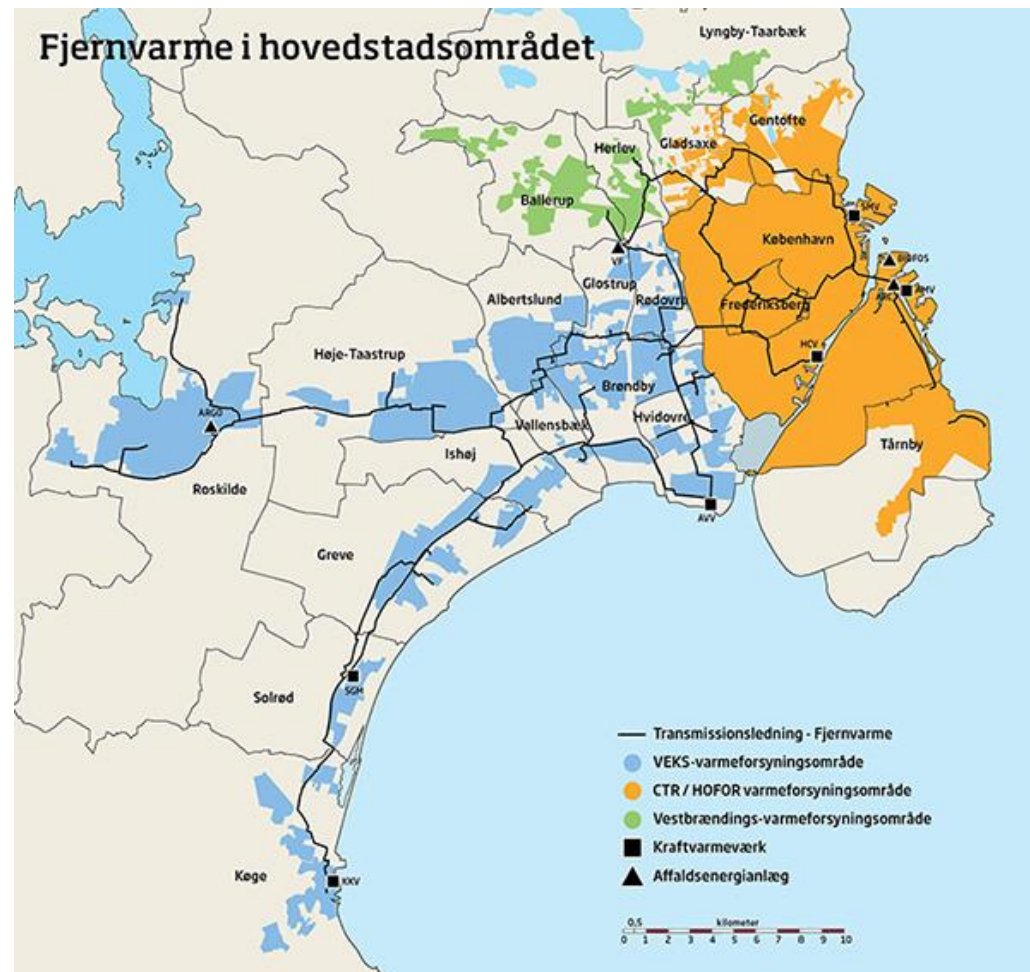

Hvor kommer varmen fra?